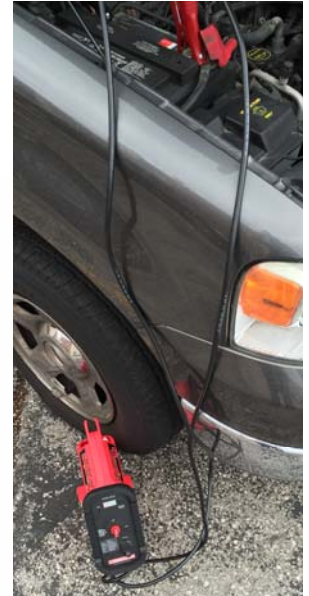

5043 Farlin Ave.
St. Louis, MO 63115
www.associatedequip.com
314-385-5178

Product Bulletin

MODEL KS401

Model KS401
Professional Heavy Duty
Industrial KwikStart™
Longest Jumpstart cables in the Industry
US-Designed, US-Patented in USA

Specifications:

Model Number	KS401
DC Output	12 Volts / 22AH
Peak Amp Output	1700 Amps
Cold Crank Amps	360 Amps
DC Leads	84" 4GA w/400A Steel Clamps
Adapters	USB & 12V DC Power Ports
Warranty	1 Year Limited
Shipping Dimensions	17.69" x 7.37" x 16.75"
Weight	26 LBS
Internal Charger	Automatic Internal 500mA
Battery	Heavy Duty 22Ah Sealed AGM
UPC CODE	099684006668

Features:

- HEAVY DUTY IMPACT-RESISTANT CASE WITH RUBBER BASE
- 7 ft. Replaceable Field Serviceable Cables
- Excellent for job sites, professionals, heavy duty field use
- EXCLUSIVE Heavy-Duty 22Ah Sealed AGM Battery provides POWERFUL "Best in Class" Performance
- Instantly Jump-Starts WITHOUT another vehicle
- Plastisol Coated 400 Amp Steel Clamps
- 12V 600mA Internal charger
- Digital LED display with state of charge readings
- Built In Digital Voltmeter Performs Light Diagnostics
- 12V Power Port and USB Power Port
- 12V male to Male DC Cord Included
- Patented
- MADE IN USA of US and Imported Parts